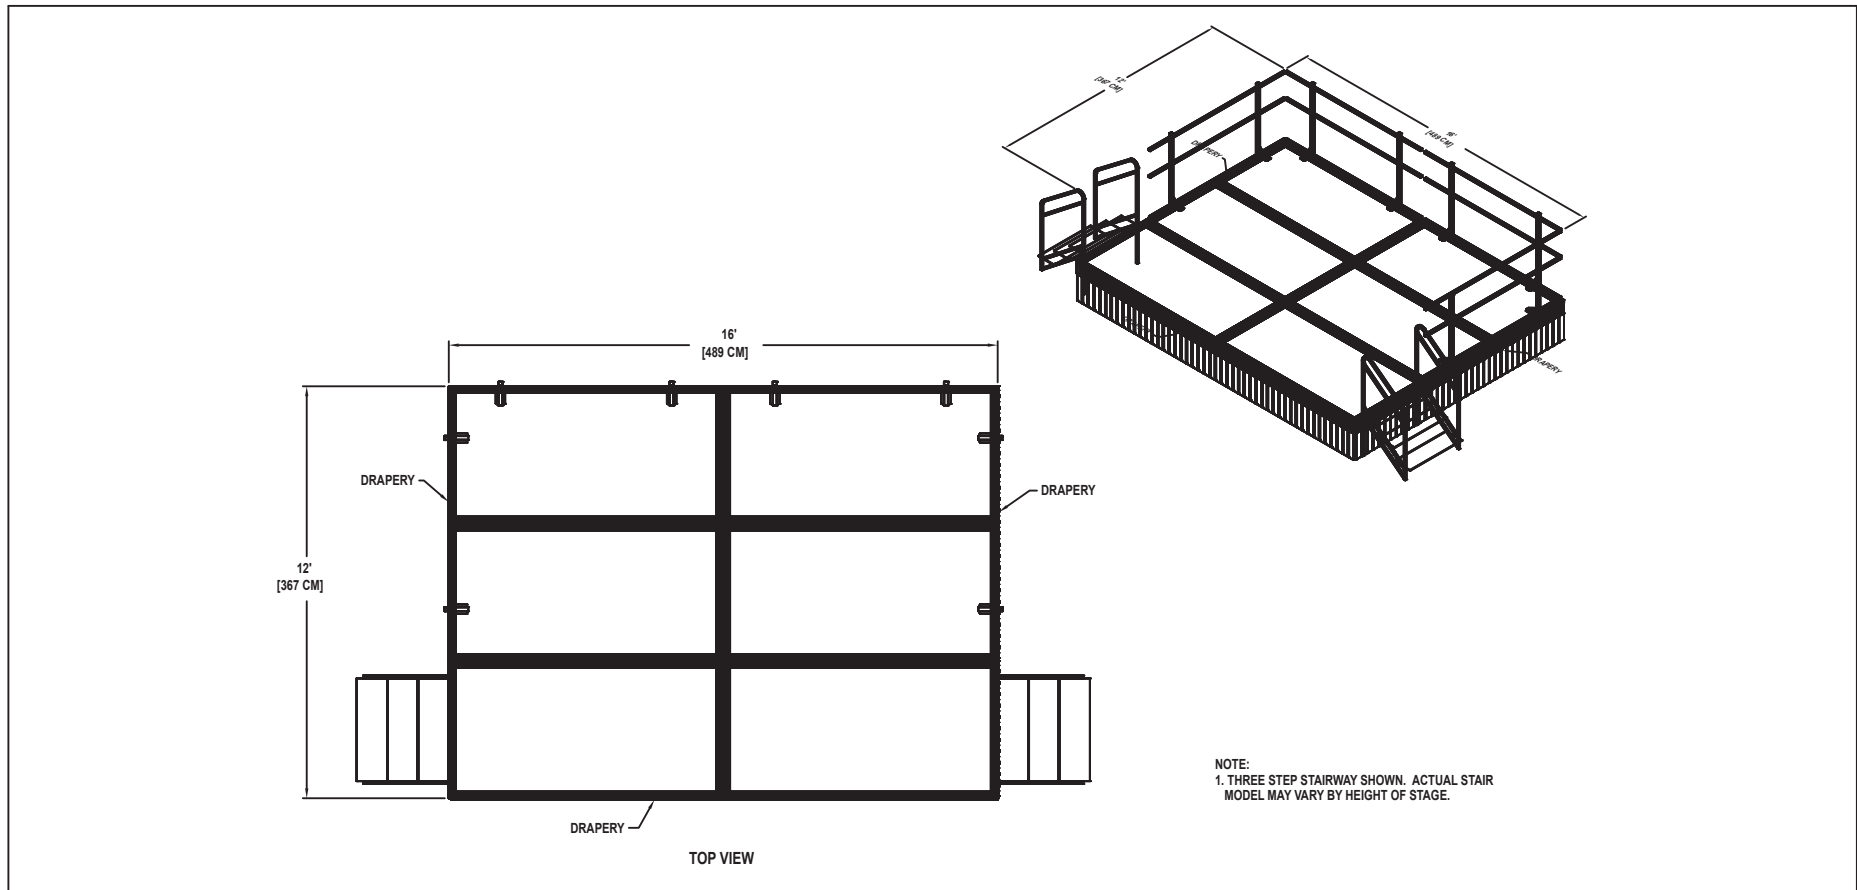

FLAT STAGE SET

NO. 101 - 12' X 16'

SET INCLUDES (6) 4'x8' (122 CM x 244 CM) STAGE UNITS, TWO STAIRWAYS WITH HANDRAILS, DRAPERY CLOSURES, GUARDRAIL, AND CARTS.

Wenger®
CORPORATION

Wenger

JRCLANCY

GEARBOSS

Drawing 100A312_A
Sheet 1 of 18